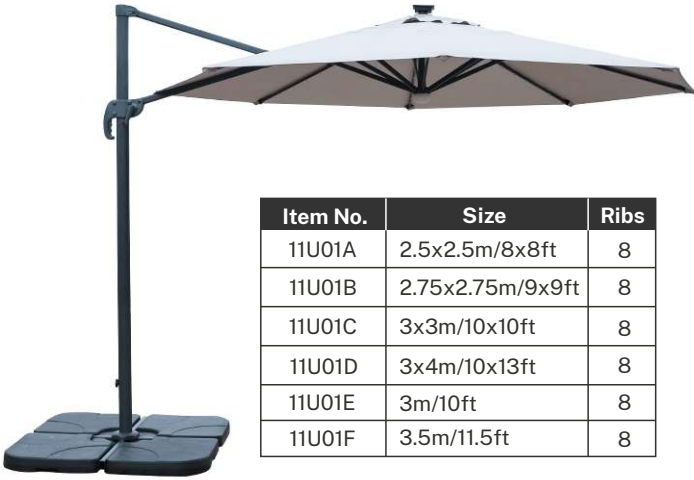

PATIO UMBRELLA

Item No.	Size	Ribs
11U01A	2.5x2.5m/8x8ft	8
11U01B	2.75x2.75m/9x9ft	8
11U01C	3x3m/10x10ft	8
11U01D	3x4m/10x13ft	8
11U01E	3m/10ft	8
11U01F	3.5m/11.5ft	8